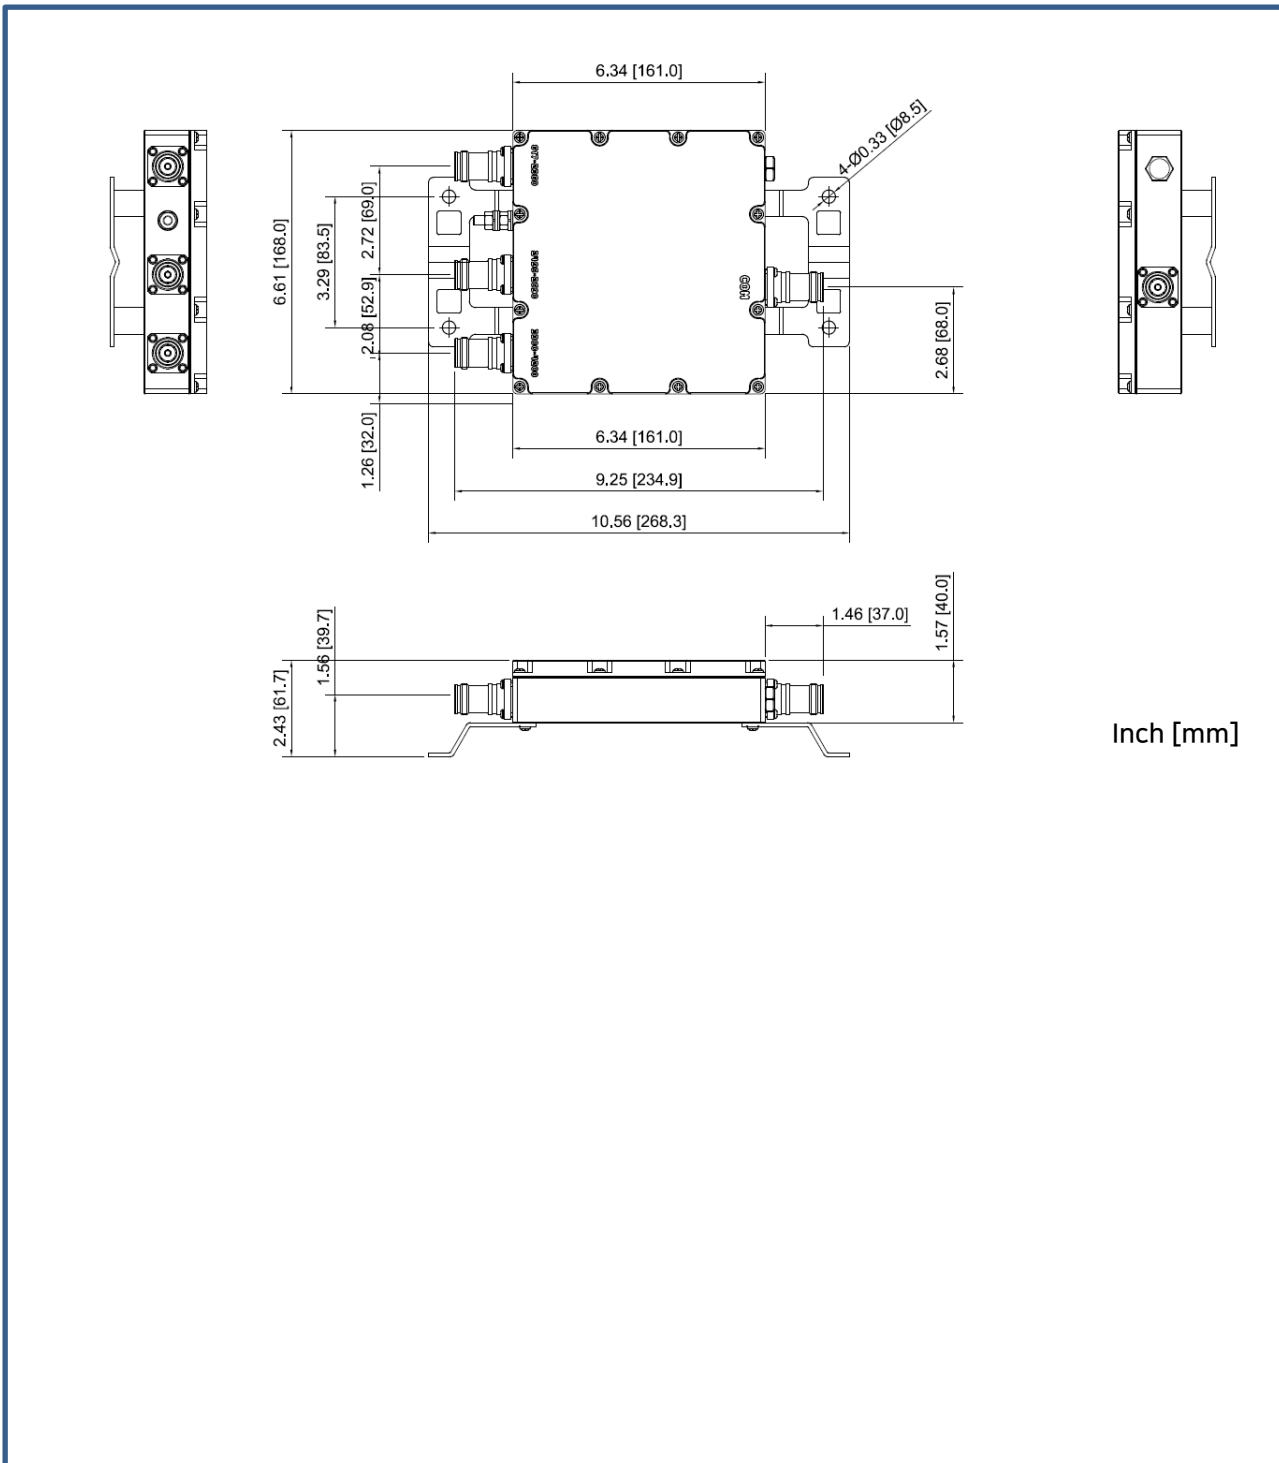

617-2360/2496-2690/3300-4200 MHz Triplexer

STXS-LWBC

Outdoor rated Triplexer for multi-band combining, especially, CBRS/C-Band with commercial bands.

- Triplexer Combiner for 617-2360, 2496-2690 and 3300-4200 MHz
- Easy integration of CBRS/C-Band combining in the multi-band DAS
- Wall & Pole Mountable
- Low Insertion/High Port Isolation
- Outdoor IP67 & Salt Fog Rated
- Low PIM Rated

Parameter	Specifications		
Model	STXS-LWBC		
Input Port Number	Port 1	Port 2	Port 3
Freq. Range [MHz]	617-2360	2496-2690	3300-4200
Insertion Loss [dB]	0.5		
Return Loss [dB]	18		
Port Isolation [dB]	46		
Power Rating [W]	250 Avg. per Port (3kW Peak)		
Group Delay [ns]	7.0	10.0	5.0
DC Pass & Lightning Protection	3A max @ All Ports, ±5 kA, 8/20us		
PIM [dBc]	-161		
IP Rating	IP67, 30-day Salt Fog IAW ASTM-B117		
Operating Temp. [°F]	-40 to +149		
RF Connector	4.3-10 Female		
Size (W x H x D)	6.61" x 6.34" x 1.57"		
Weight [lb]	5.8		

* Specifications are subject to change without prior notification.

Mechanical Drawing

Inch [mm]